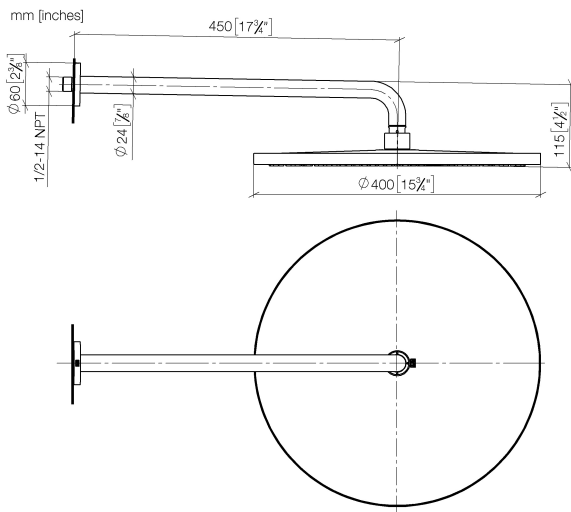

Rain shower with wall fixing 400 mm - Chrome

TARA

28 659 970

- 450mm projection
- rain shower Ø 400 mm
- PURE RAIN, max. flow rate 20 l/min (at 3 bar)
- Function from: 12 l/min
- rosette Ø 60 mm
- 1/2" connection
- with anti-scale system
- WRAS 1707033

Product change as of 1st April 2024: max. flow 20l/min

Fits: TARA, LISSÉ, VAIA, META

	Chrome	28 659 970-00
	Brushed Platinum	28 659 970-06
	Platinum	28 659 970-08
	Dark Chrome	28 659 970-19
	Light Gold	28 659 970-26
	Brushed Light Gold	28 659 970-27
	Brushed Durabrass (23kt Gold)	28 659 970-28
	Matte Black	28 659 970-33
	Brushed Bronze	28 659 970-42
	Brushed Champagne (22kt Gold)	28 659 970-46
	Champagne (22kt Gold)	28 659 970-47
	Brushed Chrome	28 659 970-93
	Brushed Dark Platinum	28 659 970-99

Recommended miscellaneous

- Concealed wall elbow -** 35 085 970 90
- max. recess depth 163 mm
 - min. recess depth 90 mm

28 659 970

Certificates

LGA_29237.

LGA_29238.

WRAS_2212012.

DVGW_DW-
6517DN0118.

28 659 970

Spare parts list

No.	Item Number	Name	Quantity used	Delivery time
1	04 30 31 032 00 90	fixing set	1	2
2	09 17 20 120 90	holder	1	2
3	09 14 10 150 90	seal	2	2
4	09 27 97 015-00	rosette	1	10
5	90 11 03 070 00-00	pipe	1	10
6	09 23 01 075 90	insert	1	2
7	04 12 05 090 00-00	shower	1	10
8	90 30 09 069 00 90	key	1	2