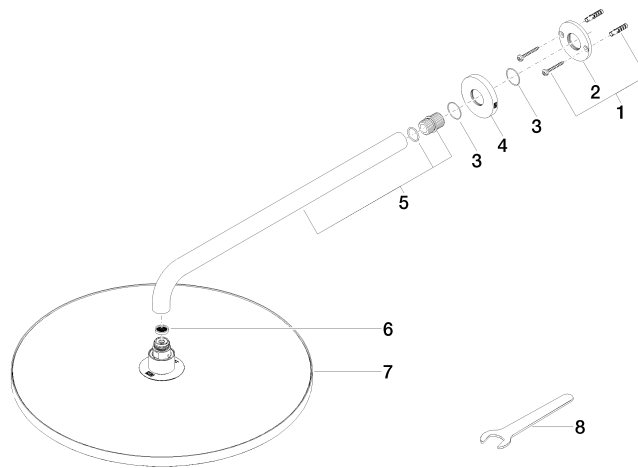

Rain shower with wall fixing 400 mm - Chrome

TARA

28 659 970

- 450mm projection
- rain shower Ø 400 mm
- PURE RAIN, max. flow rate 20 l/min (at 3 bar)
- Function from: 12 l/min
- rosette Ø 60 mm
- 1/2" connection
- with anti-scale system
- WRAS 1707033

Product change as of 1st April 2024: max. flow 20l/min

Fits: TARA, LISSÉ, VAIA, META

	Chrome	28 659 970-00
	Brushed Platinum	28 659 970-06
	Platinum	28 659 970-08
	Dark Chrome	28 659 970-19
	Light Gold	28 659 970-26
	Brushed Light Gold	28 659 970-27
	Brushed Durabrass (23kt Gold)	28 659 970-28
	Matte Black	28 659 970-33
	Brushed Bronze	28 659 970-42
	Brushed Champagne (22kt Gold)	28 659 970-46
	Champagne (22kt Gold)	28 659 970-47
	Brushed Chrome	28 659 970-93
	Brushed Dark Platinum	28 659 970-99

Recommended miscellaneous

- Concealed wall elbow -** 35 085 970 90
- max. recess depth 163 mm
 - min. recess depth 90 mm

28 659 970

Certificates

LGA_29237.

LGA_29238.

WRAS_2212012.

DVGW_DW-
6517DN0118.

28 659 970

Spare parts list

No.	Item Number	Name	Quantity used	Delivery time
1	04 30 31 032 00 90	fixing set	1	2
2	09 17 20 120 90	holder	1	2
3	09 14 10 150 90	seal	2	2
4	09 27 97 015-00	rosette	1	10
5	90 11 03 070 00-00	pipe	1	10
6	09 23 01 075 90	insert	1	2
7	04 12 05 090 00-00	shower	1	10
8	90 30 09 069 00 90	key	1	2